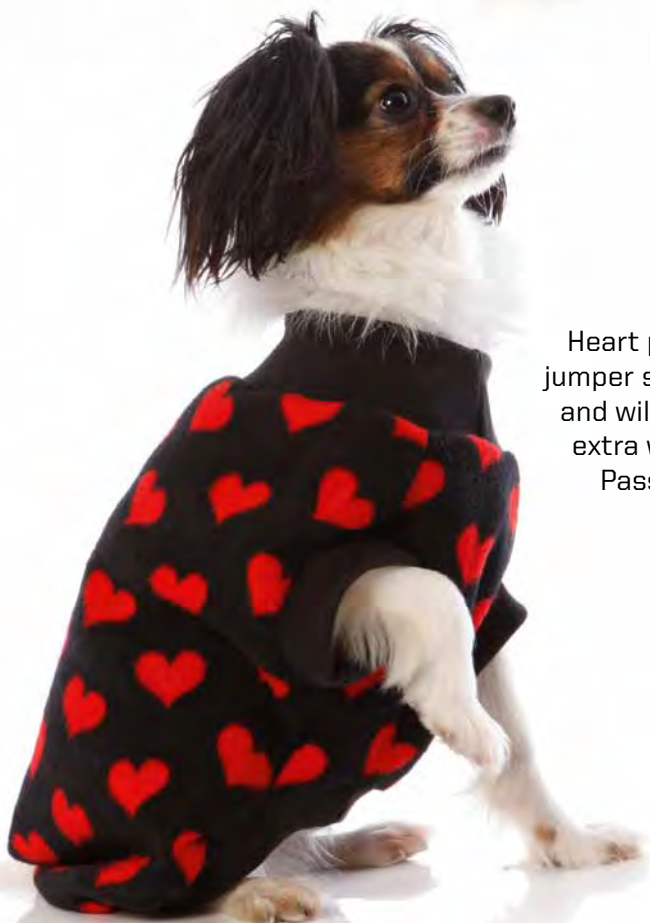

Heart polar fleece jumper slips on easily and will keep joints extra warm. From Passion Pets